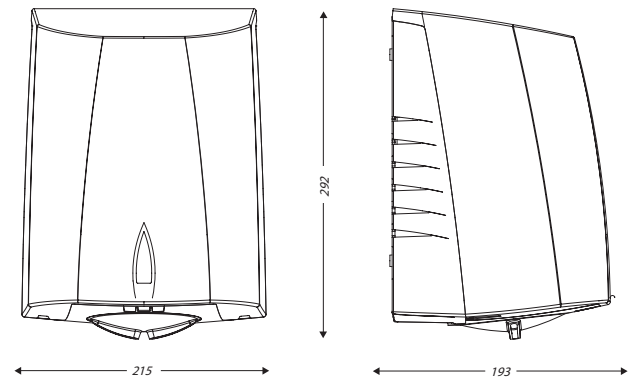

LOGISTICS

Net weight	3.000 kg
Gross weight	3.600 kg
Logistics unit	1
HS Code	8516330000
Gencod - Metallic grey	3324120010570
Gencod - White	3324120010563

TECHNICAL DRAWINGS

+ REF 5 30 1899
Anti-bacterial filter
UL1 : 1